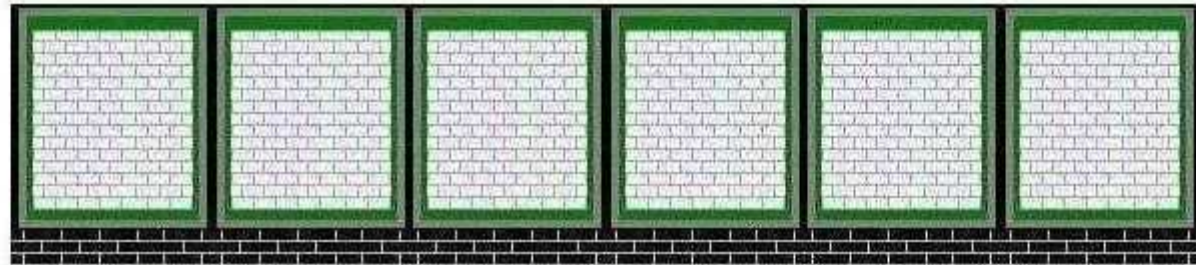

ticket machines (pre decimal)

**K 104 -
station interior walls**

ticket counters

doors

upper wall areas (above tiles) and ceilings to be light cream / off white