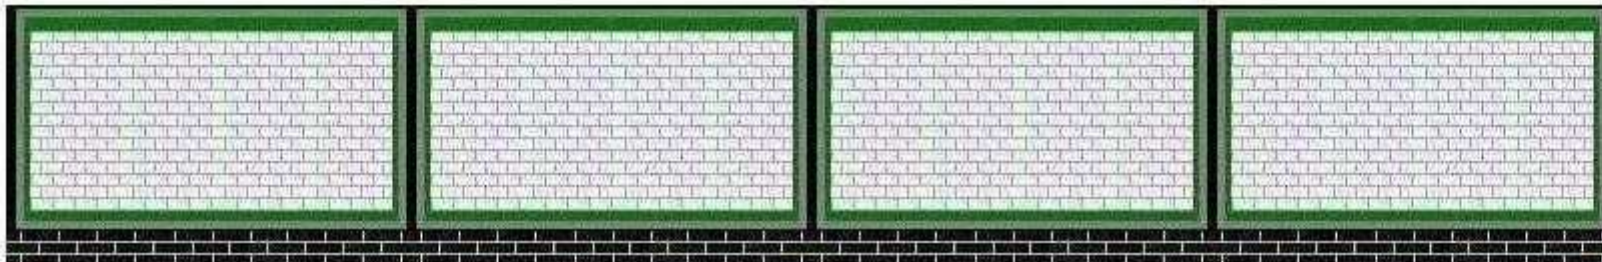

ticket machines (pre decimal)

**K 104 -
station interior walls**

ticket counters

doors

upper wall areas (above tiles) and ceilings to be light cream / off white