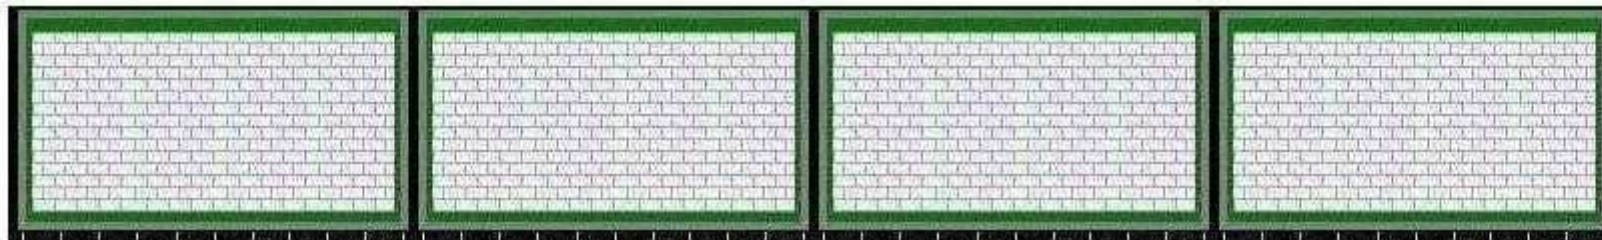

ticket machines (pre decimal)

**K 104 -
station interior walls**

ticket counters

doors

upper wall areas (above tiles) and ceilings to be light cream / off white