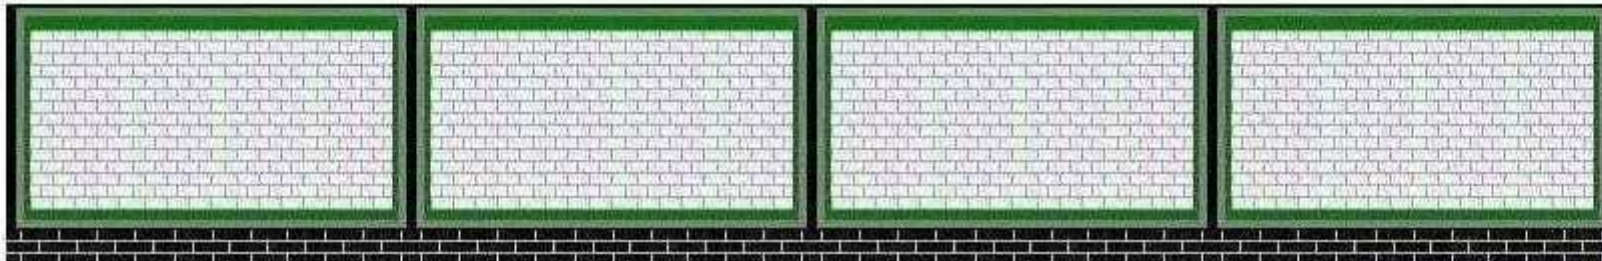

ticket machines (pre decimal)

**K 104 -
station interior walls**

ticket counters

doors

upper wall areas (above tiles) and ceilings to be light cream / off white